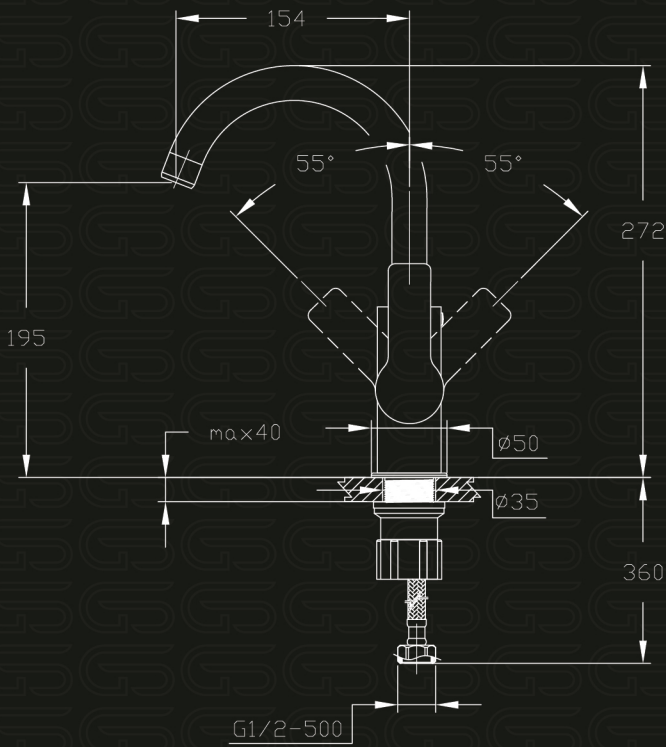

Sky

Family

Model Code

GS L1076-ND-CP

خراط حوض يد واحدة قنطرة ماسورة متحركة بدون الفيداج

Single Lever Basin mixer With Swivel Tube Spout Without Push-up Waste

CP GP BP RGP

Product Family : Sky
 Product Code : GS L 1076-ND-CP
 Product Color : Nickel chrome plated
 Available Color : CP GP BP RCP

Product Type : Basin Mixer
 Main Material : Brass
 Flexible Hose : G1/2"