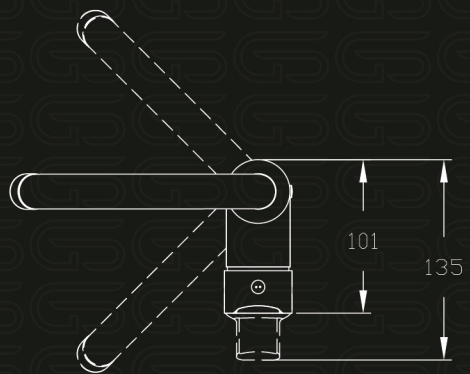

Sky

Family

Model Code

GS L1076-ND-CP

خراط حوض يد واحدة قنطرة ماسورة متحركة بدون الفيداج

Single Lever Basin mixer With Swivel Tube Spout Without Push-up Waste

CP GP BP RGP

Product Family : Sky
 Product Code : GS L 1076-ND-CP
 Product Color : Nickel chrome plated
 Available Color : CP GP BP RCP

Product Type : Basin Mixer
 Main Material : Brass
 Flexible Hose : G1/2"